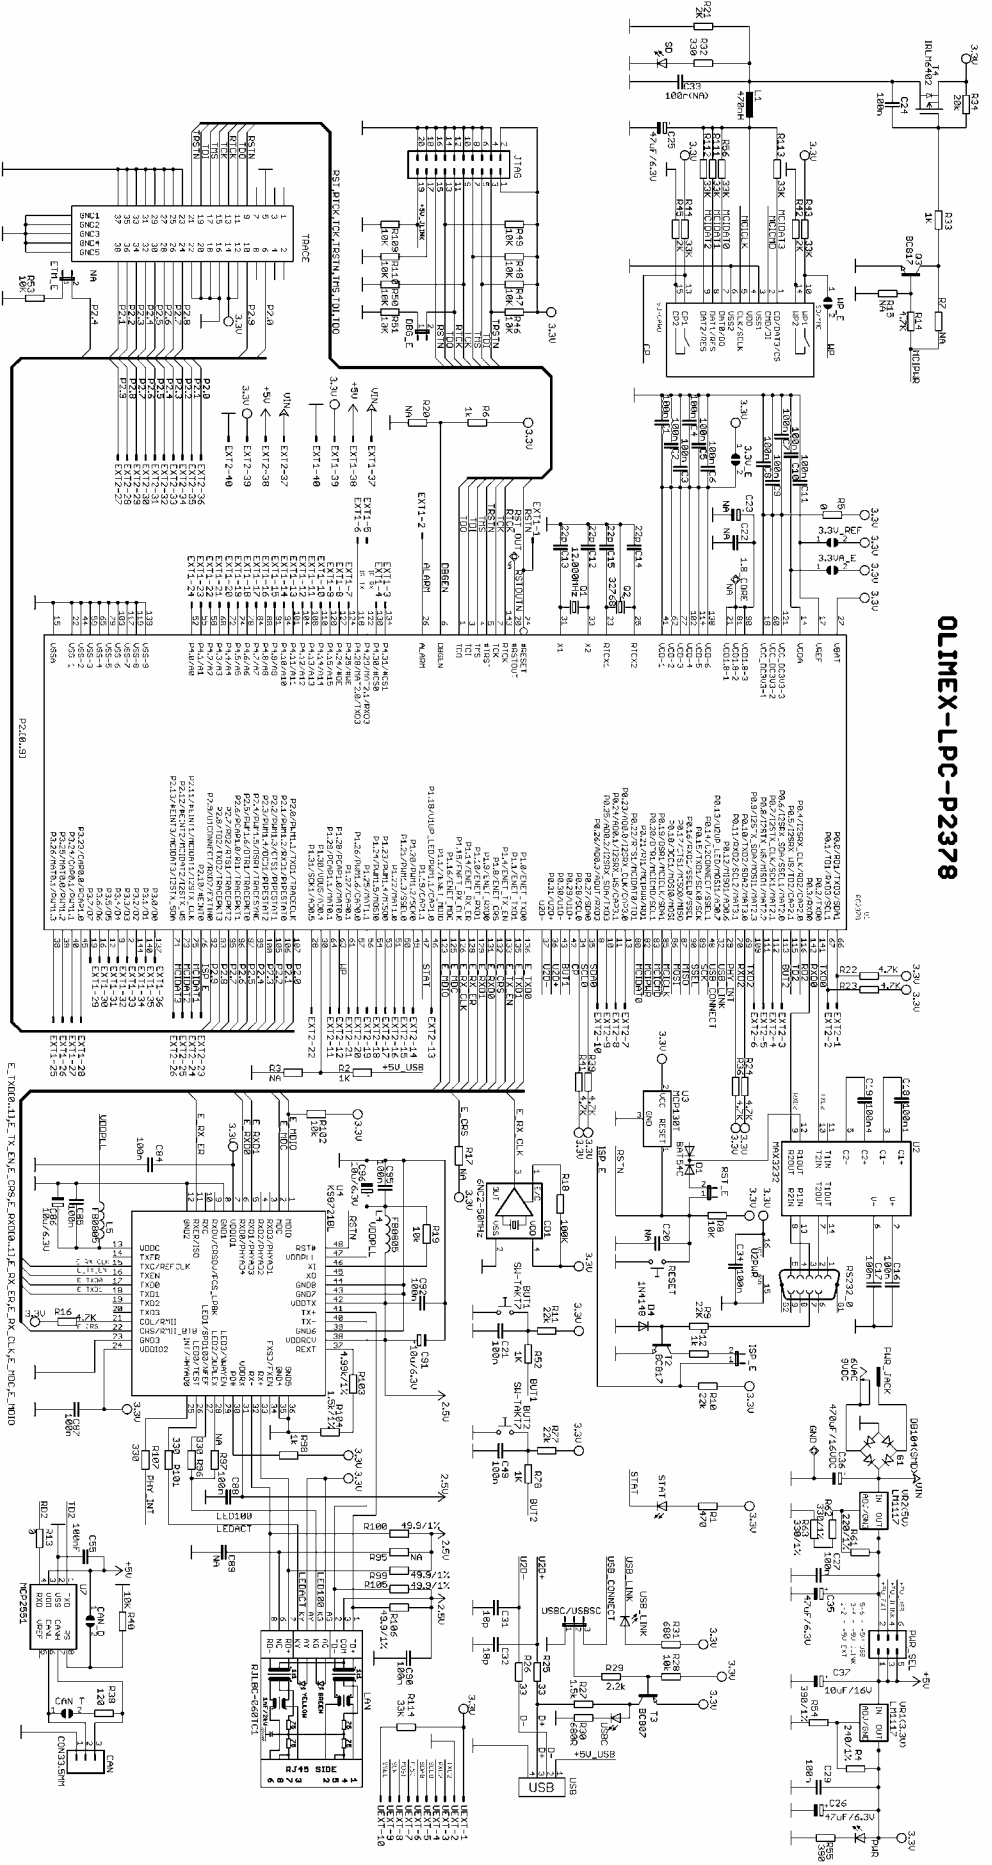

OLINEX-LPC-P2378

Pin	Function	Value
1	RESET	10K
2	NC	
3	NC	
4	NC	
5	NC	
6	NC	
7	NC	
8	NC	
9	NC	
10	NC	
11	NC	
12	NC	
13	NC	
14	NC	
15	NC	
16	NC	
17	NC	
18	NC	
19	NC	
20	NC	
21	NC	
22	NC	
23	NC	
24	NC	
25	NC	
26	NC	
27	NC	
28	NC	
29	NC	
30	NC	
31	NC	
32	NC	
33	NC	
34	NC	
35	NC	
36	NC	
37	NC	
38	NC	
39	NC	
40	NC	
41	NC	
42	NC	
43	NC	
44	NC	
45	NC	
46	NC	
47	NC	
48	NC	
49	NC	
50	NC	
51	NC	
52	NC	
53	NC	
54	NC	
55	NC	
56	NC	
57	NC	
58	NC	
59	NC	
60	NC	
61	NC	
62	NC	
63	NC	
64	NC	
65	NC	
66	NC	
67	NC	
68	NC	
69	NC	
70	NC	
71	NC	
72	NC	
73	NC	
74	NC	
75	NC	
76	NC	
77	NC	
78	NC	
79	NC	
80	NC	
81	NC	
82	NC	
83	NC	
84	NC	
85	NC	
86	NC	
87	NC	
88	NC	
89	NC	
90	NC	
91	NC	
92	NC	
93	NC	
94	NC	
95	NC	
96	NC	
97	NC	
98	NC	
99	NC	
100	NC	

P2378_03