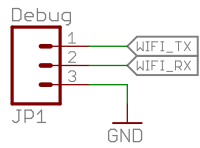

Power

Debug

Breakout Header

Level Shifter

ANTENNA22500AT44M0400

WiFi

|  |            |
|--|------------|
| Released under the Creative Commons Attribution Share-Alike 3.0 License<br><a href="http://creativecommons.org/licenses/by-sa/3.0">http://creativecommons.org/licenses/by-sa/3.0</a> | © © ⊗ ⊗    |
| TITLE: CC3000_WiFi_Breakout  | SFE        |
| Design by: Shawn Hymel   | REV: v10   |
| Date: 3/18/2014 3:44:08 PM   | Sheet: 1/1 |