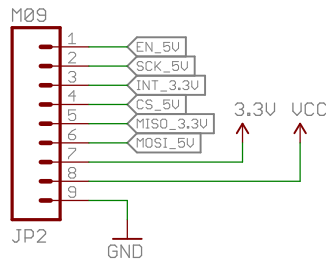

Power

Debug

Breakout Header

Level Shifter

ANTENNA22500AT44M0400

WiFi

|  |            |
|--|------------|
| Released under the Creative Commons Attribution Share-Alike 3.0 License<br><a href="http://creativecommons.org/licenses/by-sa/3.0">http://creativecommons.org/licenses/by-sa/3.0</a> | © © ⊗ ⊗    |
| TITLE: CC3000_WiFi_Breakout  | SFE        |
| Design by: Shawn Hymel   | REV: v10   |
| Date: 3/18/2014 3:44:08 PM   | Sheet: 1/1 |