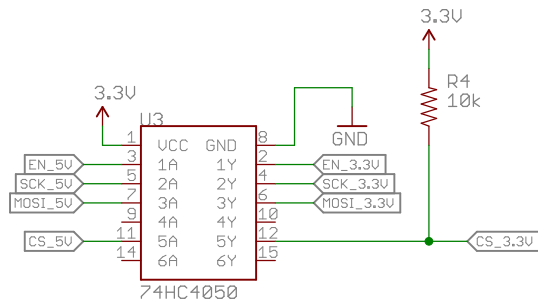

Power

Debug

Breakout Header

Level Shifter

ANTENNA22500AT44M0400

WiFi

|  |            |
|--|------------|
| Released under the Creative Commons Attribution Share-Alike 3.0 License<br><a href="http://creativecommons.org/licenses/by-sa/3.0">http://creativecommons.org/licenses/by-sa/3.0</a> | © © ⊗ ⊗    |
| TITLE: CC3000_WiFi_Breakout  | SFE        |
| Design by: Shawn Hymel   | REV: v10   |
| Date: 3/18/2014 3:44:08 PM   | Sheet: 1/1 |