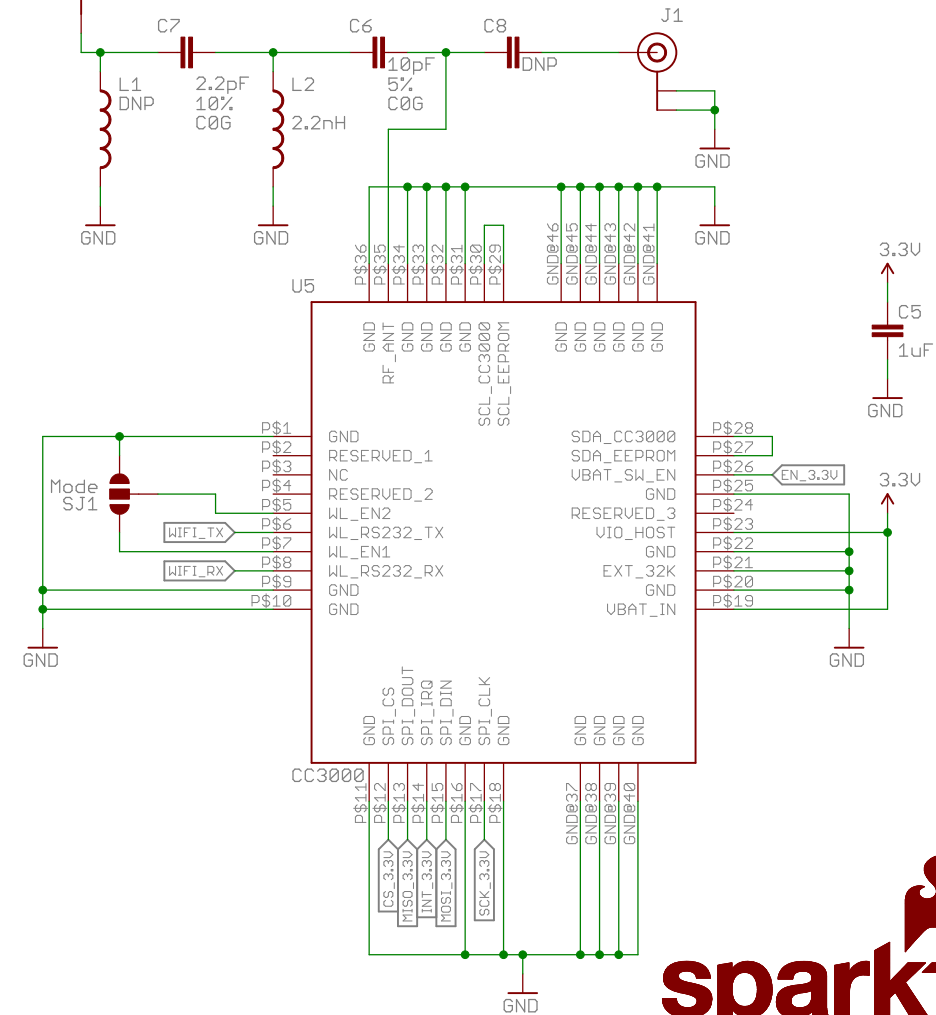

Power

Debug

Breakout Header

Level Shifter

ANTENNA22500AT44M0400

WiFi

|  |            |
|--|------------|
| Released under the Creative Commons Attribution Share-Alike 3.0 License<br><a href="http://creativecommons.org/licenses/by-sa/3.0">http://creativecommons.org/licenses/by-sa/3.0</a> | © © ⊗ ⊗    |
| TITLE: CC3000_WiFi_Breakout  | SFE        |
| Design by: Shawn Hymel   | REV: v10   |
| Date: 3/18/2014 3:44:08 PM   | Sheet: 1/1 |